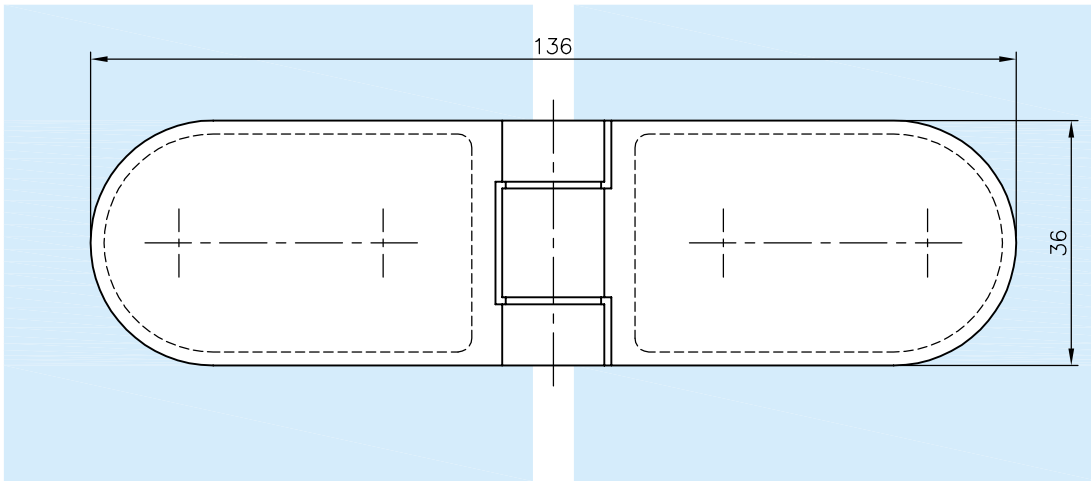

Glass door system art. 41.0405.000...

304

Glass door hinge glass/glass	Glastür-Scharnier Glas/Glas	Charnière pour porte en verre verre/verre	Glasdeurscharnier glas/glas
stainless steel	V2A	inox	RVS

\* drawing shows 8mm glass

glass cutout

max. load weights and door width