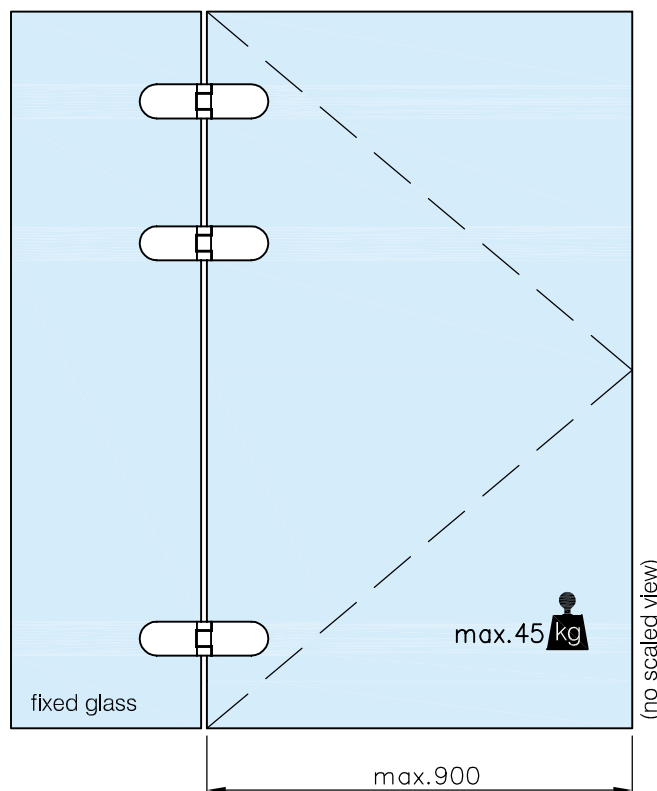

Glass door system art. 41.0405.000...

304

Glass door hinge glass/glass	Glastür-Scharnier Glas/Glas	Charnière pour porte en verre verre/verre	Glasdeurscharnier glas/glas
stainless steel	V2A	inox	RVS

\* drawing shows 8mm glass

glass cutout

max. load weights and door width