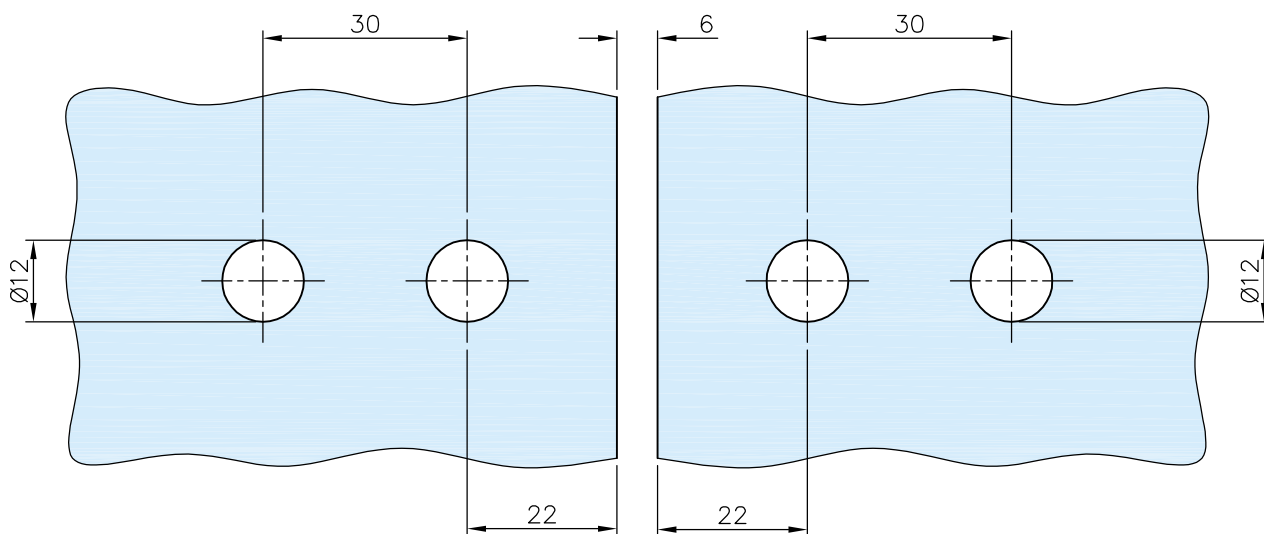

Glass door system art. 41.0405.000...

304

Glass door hinge glass/glass	Glastür-Scharnier Glas/Glas	Charnière pour porte en verre verre/verre	Glasdeurscharnier glas/glas
stainless steel	V2A	inox	RVS

\* drawing shows 8mm glass

glass cutout

max. load weights and door width