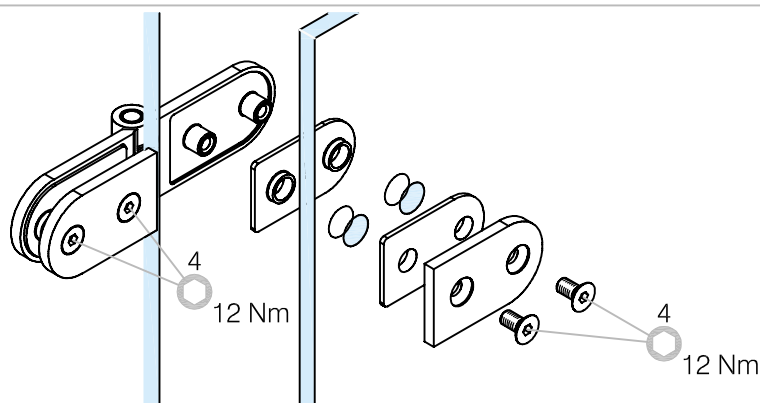

Glass door system art. 41.0405.000...

304

Glass door hinge glass/glass	Glastür-Scharnier Glas/Glas	Charnière pour porte en verre verre/verre	Glasdeurscharnier glas/glas
stainless steel	V2A	inox	RVS

\* drawing shows 8mm glass

glass cutout

max. load weights and door width