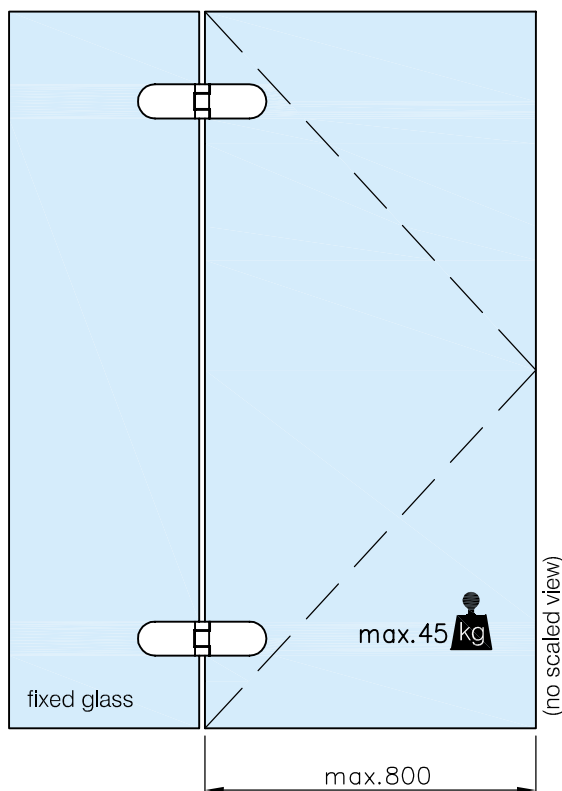

Glass door system art. 41.0405.000...

304

Glass door hinge glass/glass	Glastür-Scharnier Glas/Glas	Charnière pour porte en verre verre/verre	Glasdeurscharnier glas/glas
stainless steel	V2A	inox	RVS

\* drawing shows 8mm glass

glass cutout

max. load weights and door width