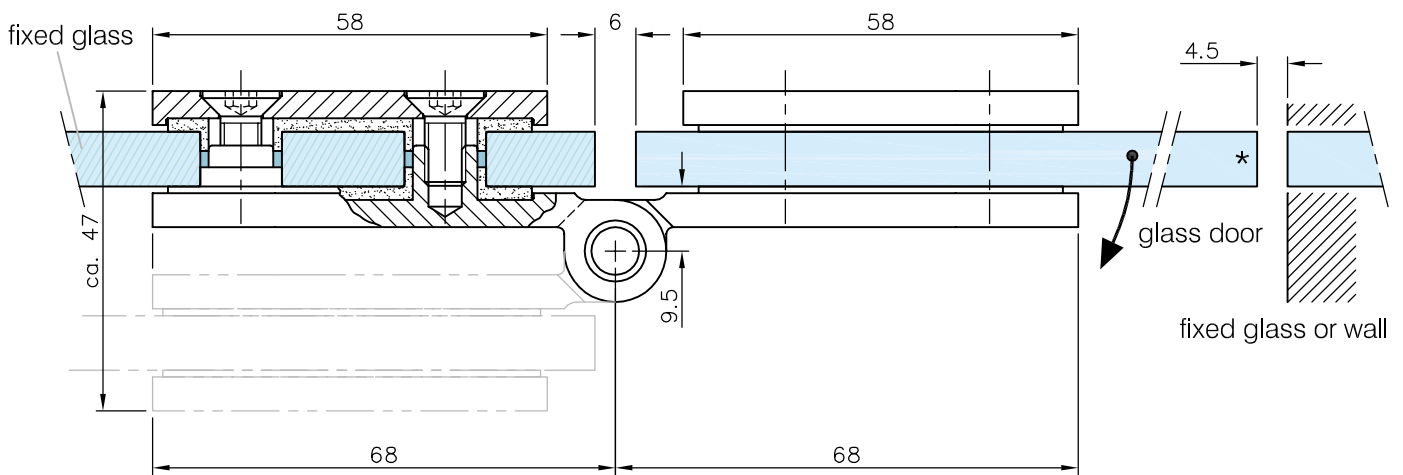

Glass door system art. 41.0405.000...

304

Glass door hinge glass/glass	Glastür-Scharnier Glas/Glas	Charnière pour porte en verre verre/verre	Glasdeurscharnier glas/glas
stainless steel	V2A	inox	RVS

\* drawing shows 8mm glass

glass cutout

max. load weights and door width